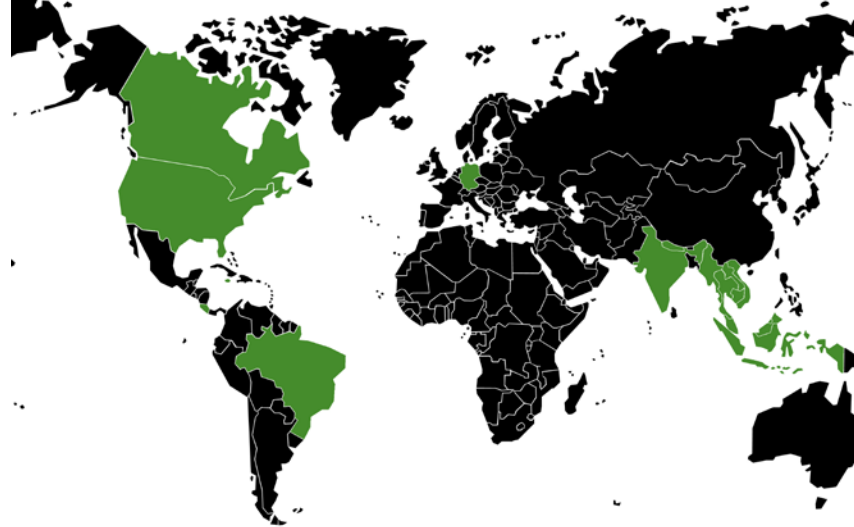

HELLO! I'M SARAH SCHU.

→ www.sarahschu.com
sarah.schu@temple.edu

570-259-

I ♥ ADVENTURE

TRAVEL NOTES

3	PEN PALS
5	JOBS ABROAD
14	COUNTRIES
43	STATES
56	DAYS BACKPACKING
365+	NIGHTS CAMPING
250,000+	MILES DRIVEN